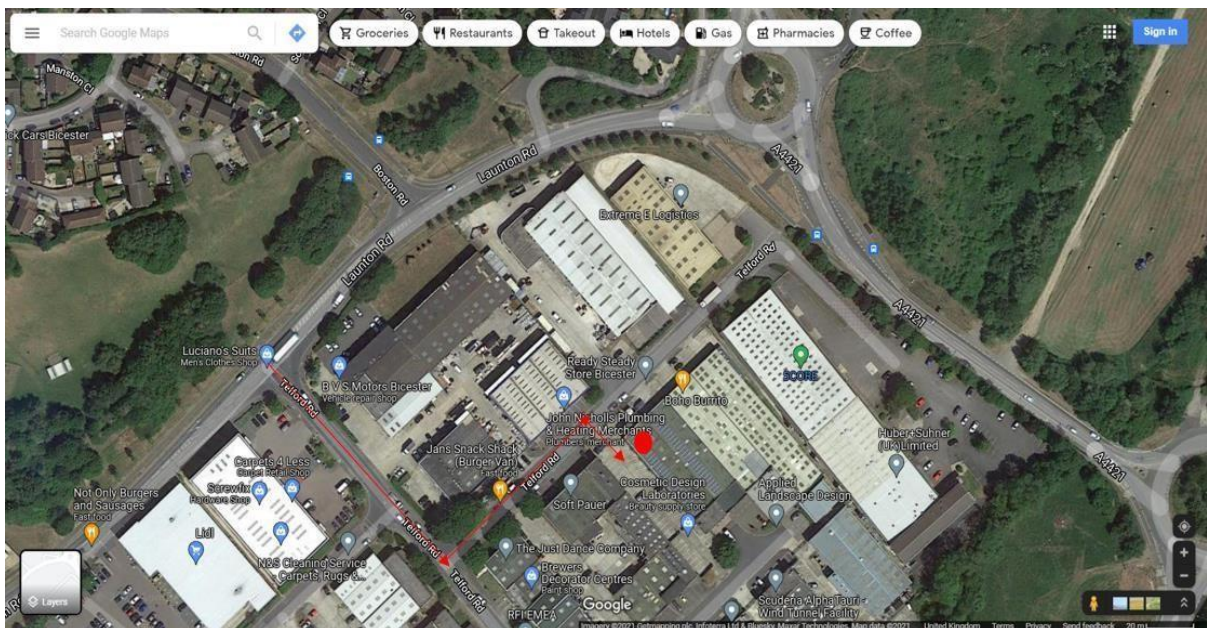

Aerial map of how to find us, look for Bicester Burgers on your right in a black gated complex (opposite John Nichols Plumbing Centre), go through the black gates and we are on the left right behind Bicester Burgers.

The training centre is Unit 4.