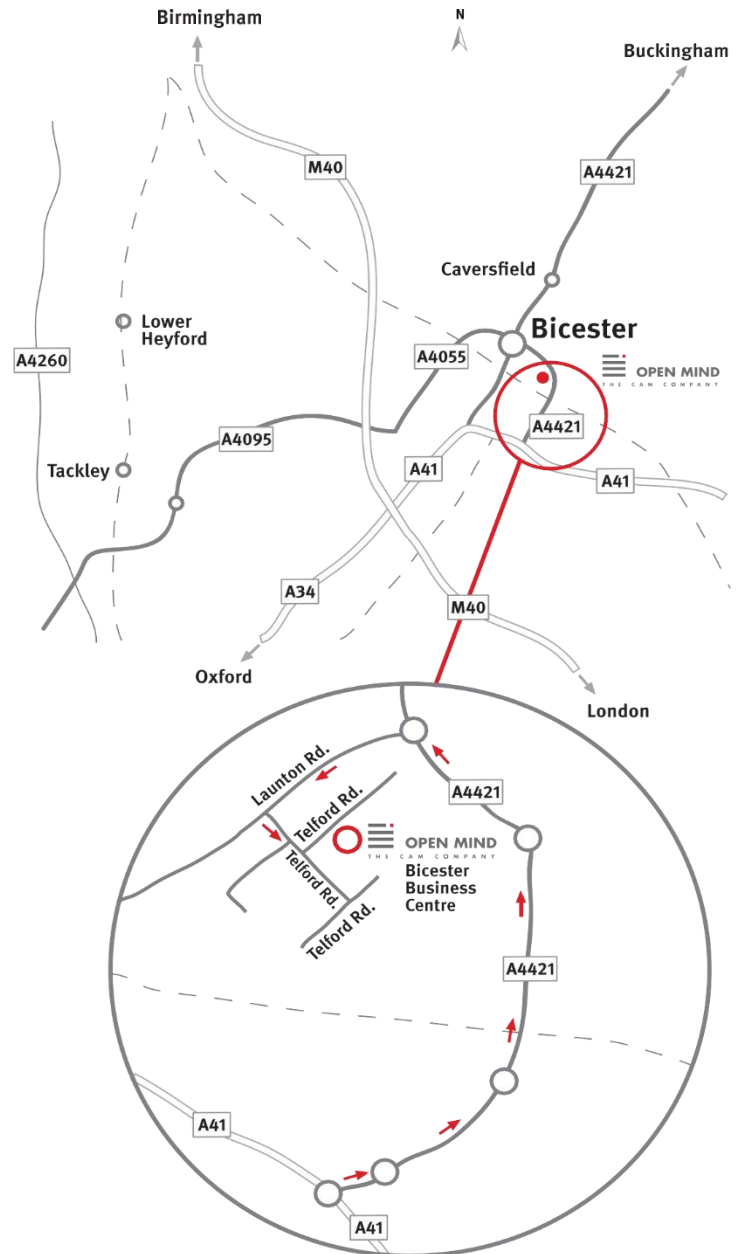

### From M40 or A34

- From Junction 9 of the M40 or from A34 take A41 to Bicester
- At roundabout take A41 towards Aylesbury
- At roundabout take 2ND left onto A4421 and continue
- Take 1st exit onto Launton Road (signposted Town Centre)
- 1st left into Telford Road
- 1st left again – Bicester Business Centre is on the right

Aerial map of how to find us, look for Bicester Burgers on your right in a black gated complex (opposite John Nichols Plumbing Centre), go through the black gates and we are on the left right behind Bicester Burgers.